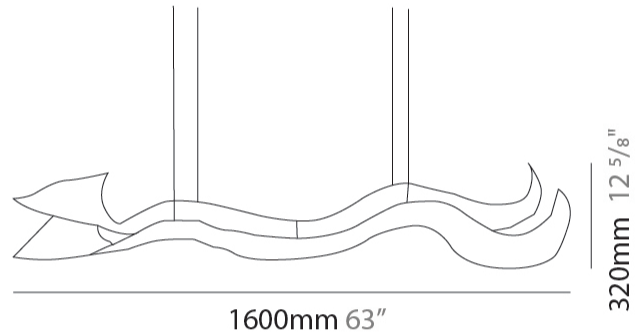

GENERAL

Series: Tempo Perso _____
 Brand: Knikerboker _____
 Division: Design _____
 Mounting Type: Suspension _____
 Mounting Location: Ceiling _____
 Subcategory: Pendant _____

PHYSICAL

Shape: Abstract _____
 Length (mm): 1600 _____
 Length (in): 63 _____
 Height (mm): 320 _____
 Height (in): 12 5/8 _____
 Extension (mm): 2000 _____
 Extension (in): 78 3/4 _____
 Light Distribution: Direct _____
 Fixture Finish: EWH / EBK / MAN / COF / PRD / SLF / GLF / CLF / BRL / EWS / EWG / EWC / EWR / EBS / EBG / EBC / EBC / EBB / MAS / MAD / MAC / MAB / COS / CGO / CCL / CBL / PRS / PRG / PRC / PRB _____
 Fixture Material: Aluminum _____
 Cable Details: 4 Steel Cables 2000mm / 78 3/4" - Silicon Cable 2000mm / 78 3/4" _____

LED

Number of LEDs: 4 _____
 Color Temperature (°K): 3000 _____
 Max. Delivered Lumen (lm): 4400 _____
 CRI: >85 CRI _____
 Lamp Life (hrs): 50000 _____

OPTICAL

RATINGS AND CERTIFICATIONS

Certified By: CSA Certified to UL and CSA Standards _____
 IP rating: IP20 _____

GENERAL

Series: Tempo Perso
 Brand: Knikerboker
 Division: Design
 Mounting Type: Suspension
 Mounting Location: Ceiling
 Subcategory: Pendant

PHYSICAL

Shape: Abstract
 Length (mm): 1600
 Length (in): 63
 Height (mm): 320
 Height (in): 12 5/8
 Light Distribution: Direct
 Fixture Finish: EWH / EBK / MAN / COF / PRD / SLF / GLF / CLF / BRL / EWS / EWG / EWC / EWR / EBS / EBG / EBC / EBC / EBB / MAS / MAD / MAC / MAB / COS / CGO / CCL / CBL / PRS / PRG / PRC / PRB
 Fixture Material: Aluminum
 Cable Details: 4 Steel Cables 2000mm / 78 3/4" - Silicon Cable 2000mm / 78 3/4"