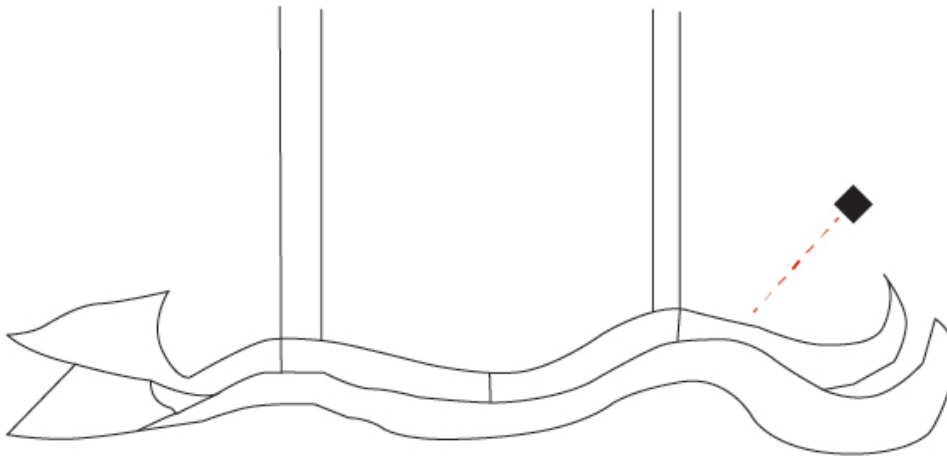

TEMPO PERSO SUSPENSION

D131526-

PROJECT

TYPE

SPECIFIER

QUANTITY

DATE

D