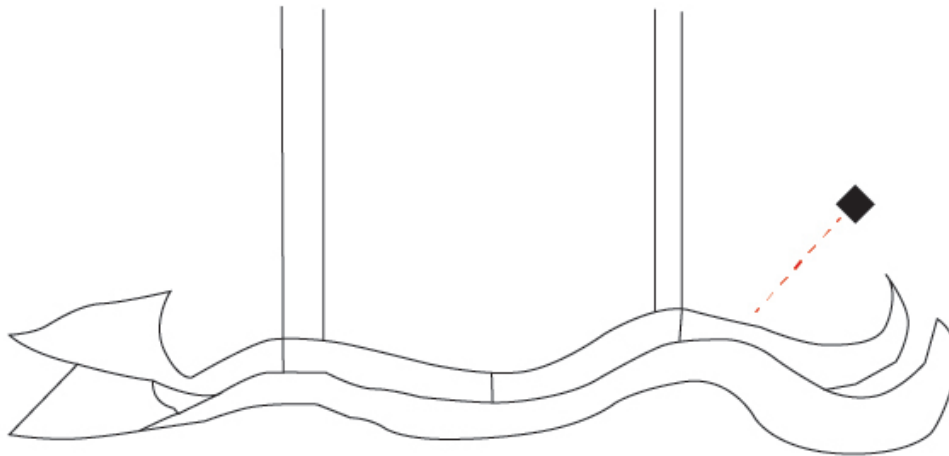

TEMPO PERSO SUSPENSION

D131512-

PROJECT

TYPE

SPECIFIER

QUANTITY

DATE